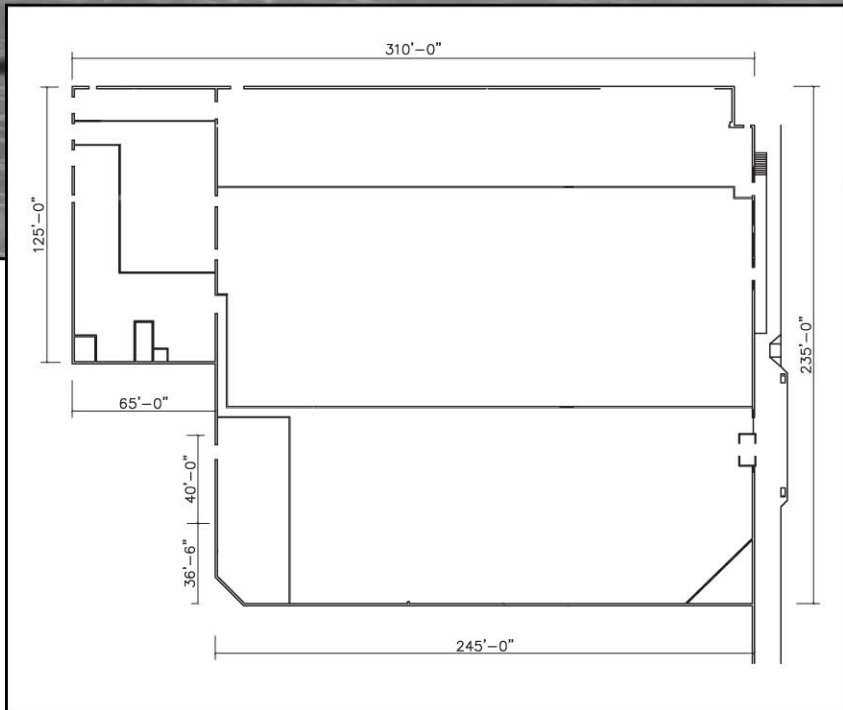

259 MOHAWK TRAIL

GREENFIELD | MASSACHUSETTS

LOCATION

- Greenfield is a regional retail market serving a large trade area in North-Central Massachusetts.

DETAILS

- Existing box in market leading Grocery-Anchored Center.
- Site sits conveniently at the intersection of Route 2 & 91.
- Sub-Division is possible.
- 1,200 SF Available