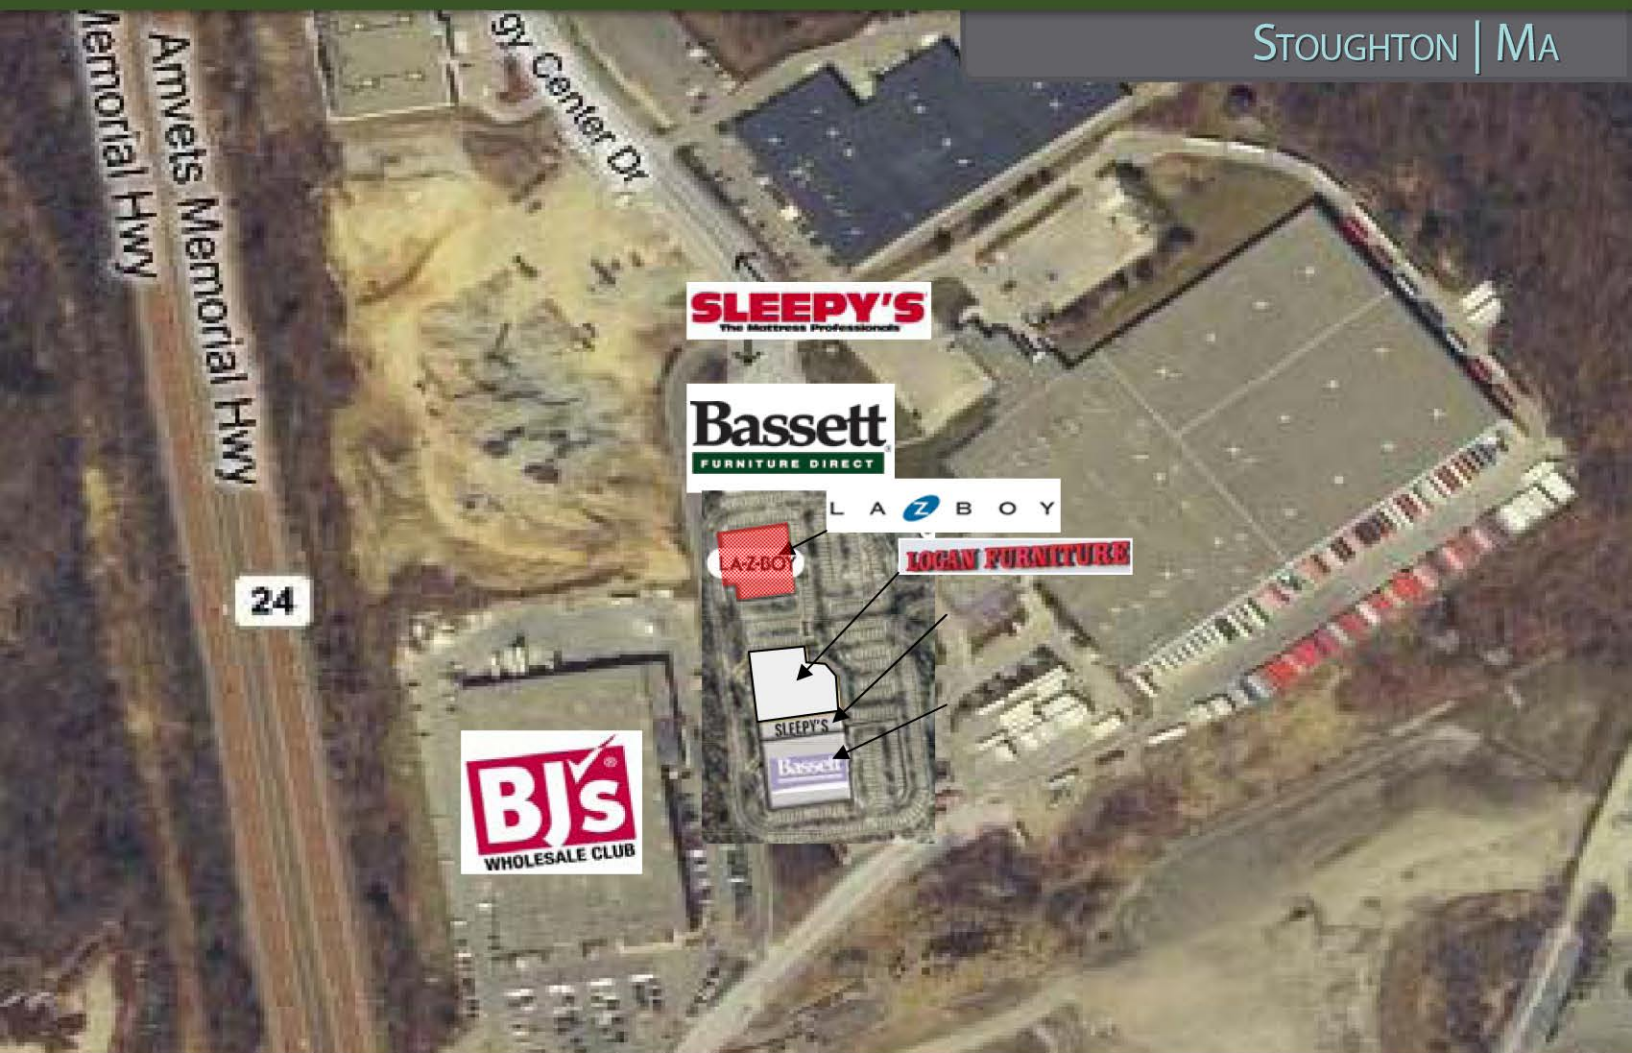

STOUGHTON COMMONS

STOUGHTON | MA

LOCATION

701 Technology Center Drive

GLA: 78,100 SF

Traffic Count: Rt 24 (95,539 ADT)

Parking: 354 Spaces

SIZE

20,000 SF

AVAILABILITY

Now

STOUGHTON COMMONS