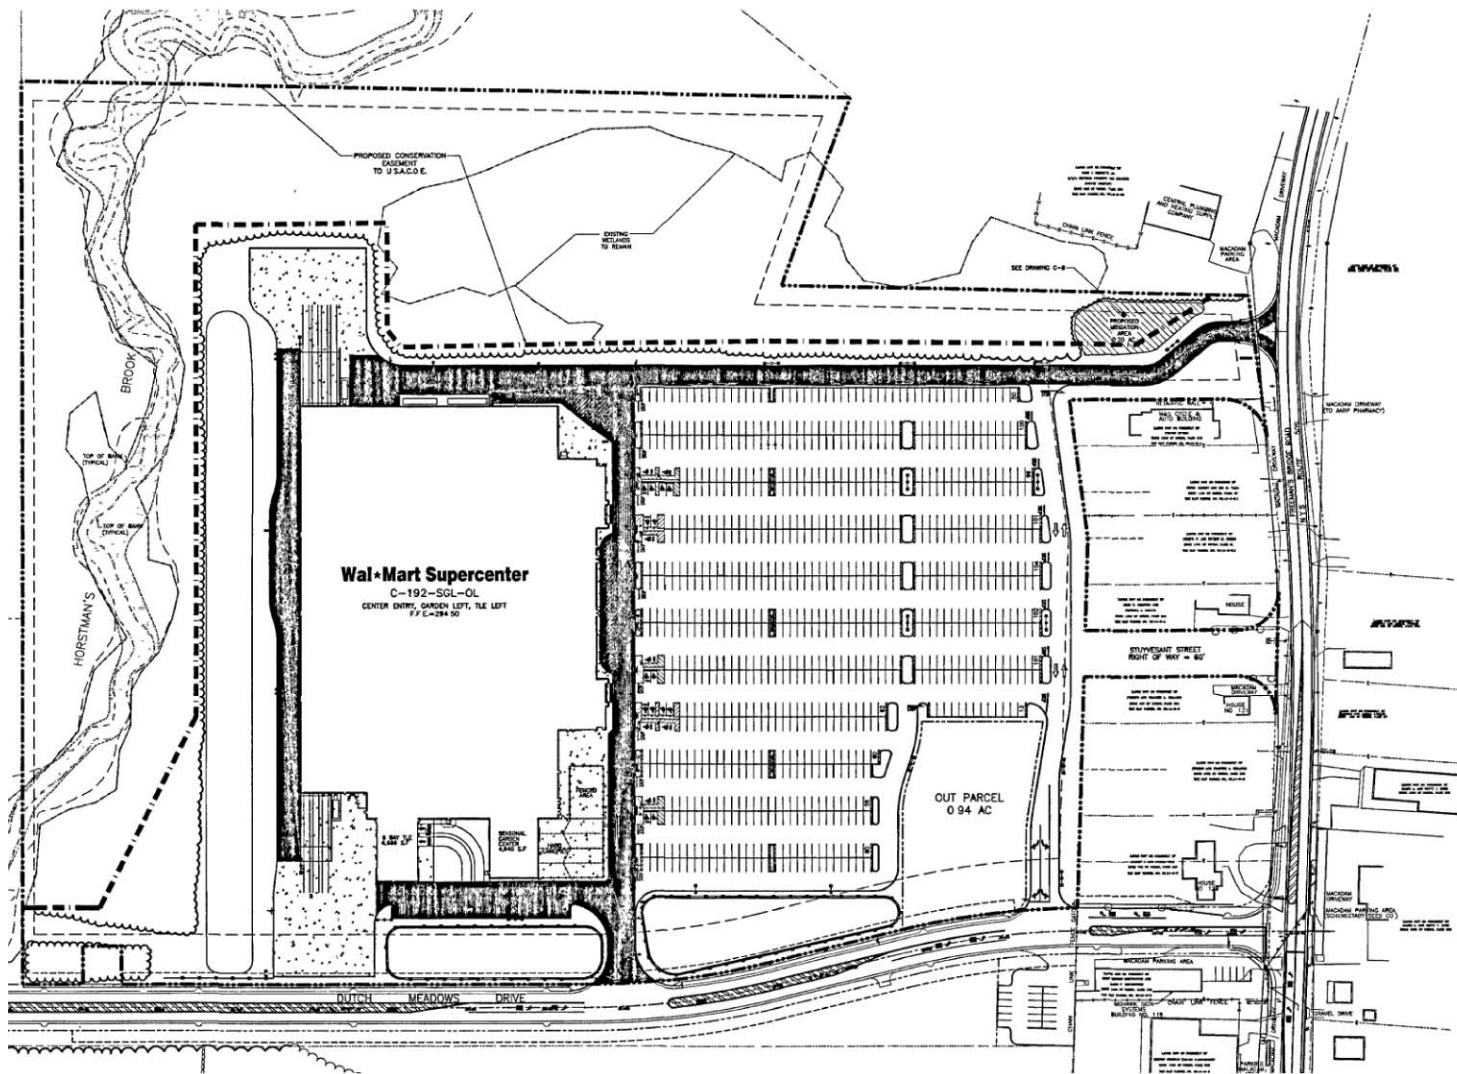

## 200 Dutch Meadows Lane, Glenville, NY

**Lot : ±0.94 Acres - \$165,000**